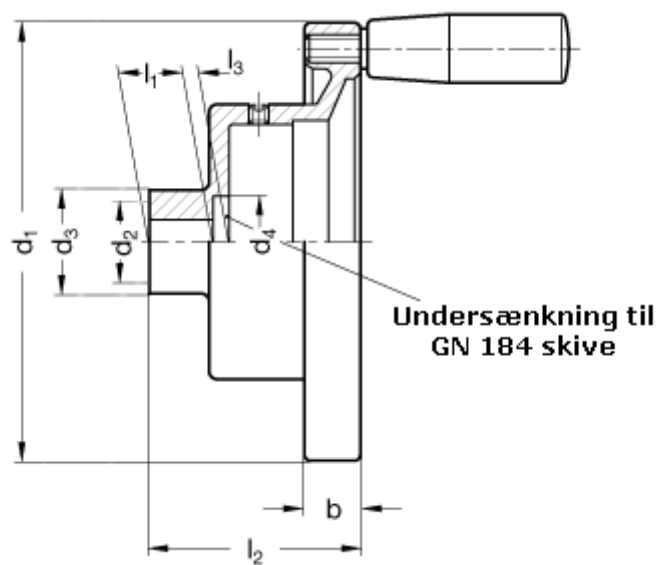

Article number: 20587280

Description: E+G Disc handwheel  
GN 323.8-100-B10-R

## Measures

$b = 14$

$l_4 = 18$

$d_1 = 100$

$d_2 = 10$

$d_3 = 28$

$d_4 = 20,5$

$l_1 = 17$